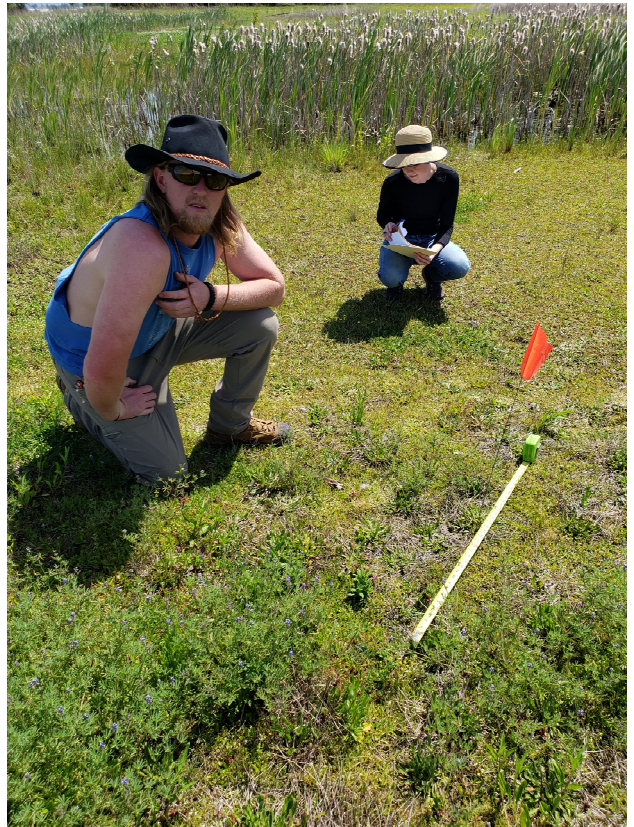

Middle Pond Area (three ponds)

Transect # 1 Plant Species % Cover 98%

1 Moss, Predominant
cat's ear, lupin, Marsh seedbox, clover, popcorn flower, bare-stem lomatium (*Lomatium nudicale*), Curvepod yellowcress (*Rorripa curvisiliqua*)- upper left photo, glandweed (*Parentucellia*) bottom left

Tran-
sect # Plant Species % Cover 98%

2 Smart weed, Predominant
clover, cat's ear, Dock

Narrow-leaved dock (bottom

Transect # 3 Plant Species % Cover 80%
Rush, Predominant
cat's ear, smart weed, tufted hairgrass, popcorn flower, Puget sound gumweed (bottom left), self-heal

Transect # 4
Plant Species
Rush, Predominant
Cat's ear, smart weed, tufted hairgrass, popcorn flower
% Cover 60%